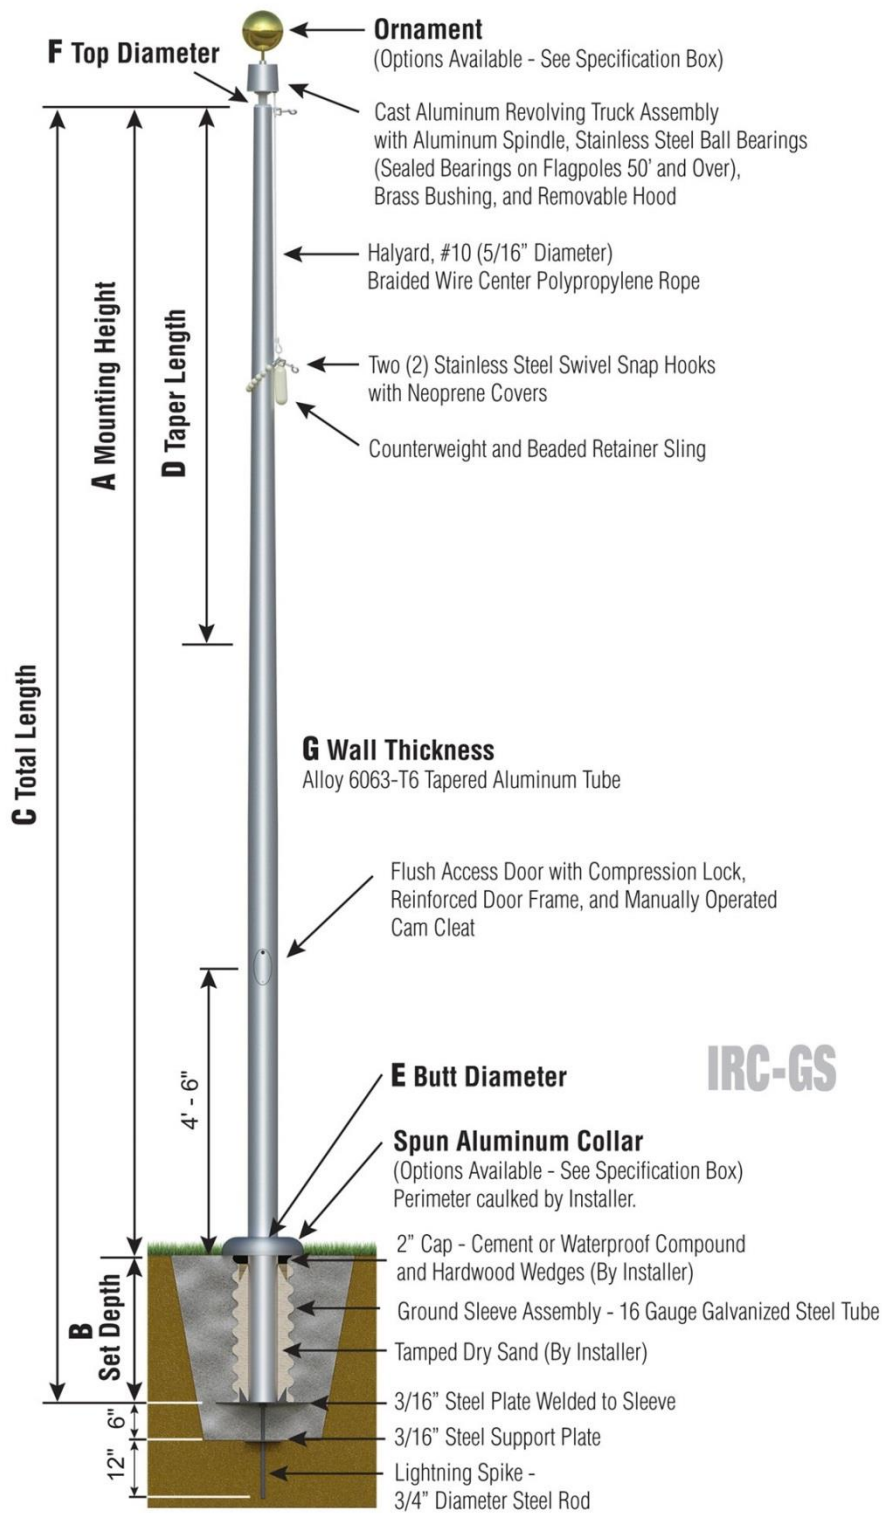

Rope Internal Halyard Flagpole
 Internal Reinforced with Cam Cleat
 Ground Set Installation

IRC-GS

Gold Anodized

Satin Aluminum

Spun Collar

| Accessory Specifications |
|--|
| Satin Aluminum (02), Standard Gold Anodized Ball (90056-004), Standard Spun Collar (94508-004) |

| Features |
|--|
| Internal Rope Halyard Flagpoles are a less expensive version than the internal cable flagpole. Just like the cable internal flagpole a keyed access door works to prevent vandalism or theft. A revolving truck is standard but a less expensive stationary truck may also be substituted. The internal rope halyard flagpoles also feature halyard rope, retainer ring, counter weight, and two flag clips. |