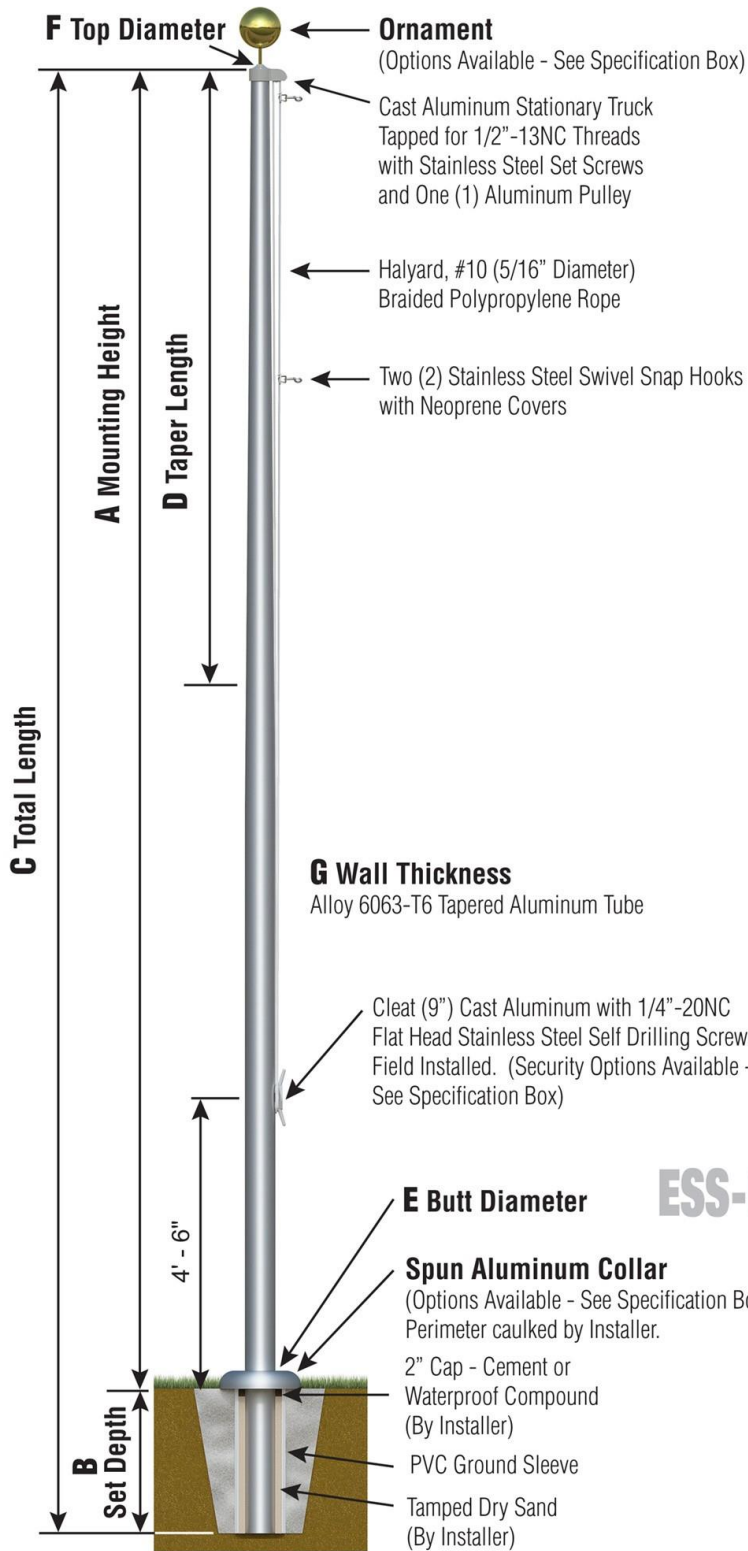

Residential External Halyard Flagpoles

Ground Set Installation

Gold Anodized

Satin Aluminum

Heavy Duty Cleat

Accessory Specifications
Satin Aluminum (02), Standard Gold Anodized Ball (90056-001), (94508-001), Standard 6" Heavy Duty Aluminum Cleat (90037S)

Features
These flagpoles are manufactured to the same high standards as any commercial flagpole that we stock. They are gracefully tapered with scaled down proportions perfect for a home, apartments, or small businesses. Standard fittings include a gold anodized spun aluminum ball, a cast aluminum single sheave truck assembly, cast aluminum cleat, braided nylon halyard rope with two snap hooks and ground sleeve.